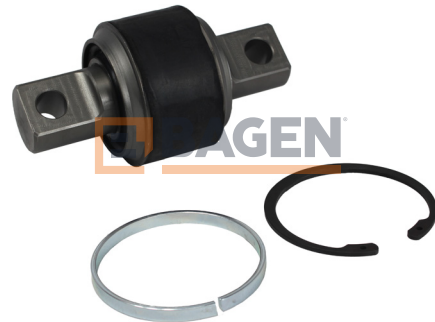

Suitable For **FORD**

STABILIZER

BAGEN NO: T620203

Oem No **504121834**

Length **130**

Suitable For **IVECO**

STABILIZER

BAGEN NO: T620204

Oem No **504146655**

Length **130**

Suitable For **IVECO**

STABILIZER

BAGEN NO: T620205

Oem No **5010494156**

Length **130**

Suitable For **IVECO**

REPAIR KIT

BAGEN NO: T660124

Oem No	81433150009	81433156040
Hole Distance	145	
Hole Dimension	19	
Out Dimension	95	

Suitable For **MAN**

REPAIR KIT

BAGEN NO: T660124

Oem No	81433150009	81433156040
Hole Distance	145	
Hole Dimension	19	
Out Dimension	95	

Suitable For **NEOPLAN**

REPAIR KIT

BAGEN NO: T660373

Oem No	99431298	
Hole Distance	110	
Hole Dimension	12	
Out Dimension	57,5	

Suitable For **IVECO**

REPAIR KIT

BAGEN NO: T660374

Oem No	500300848
Hole Distance	88
Hole Dimension	12
Out Dimension	57,5